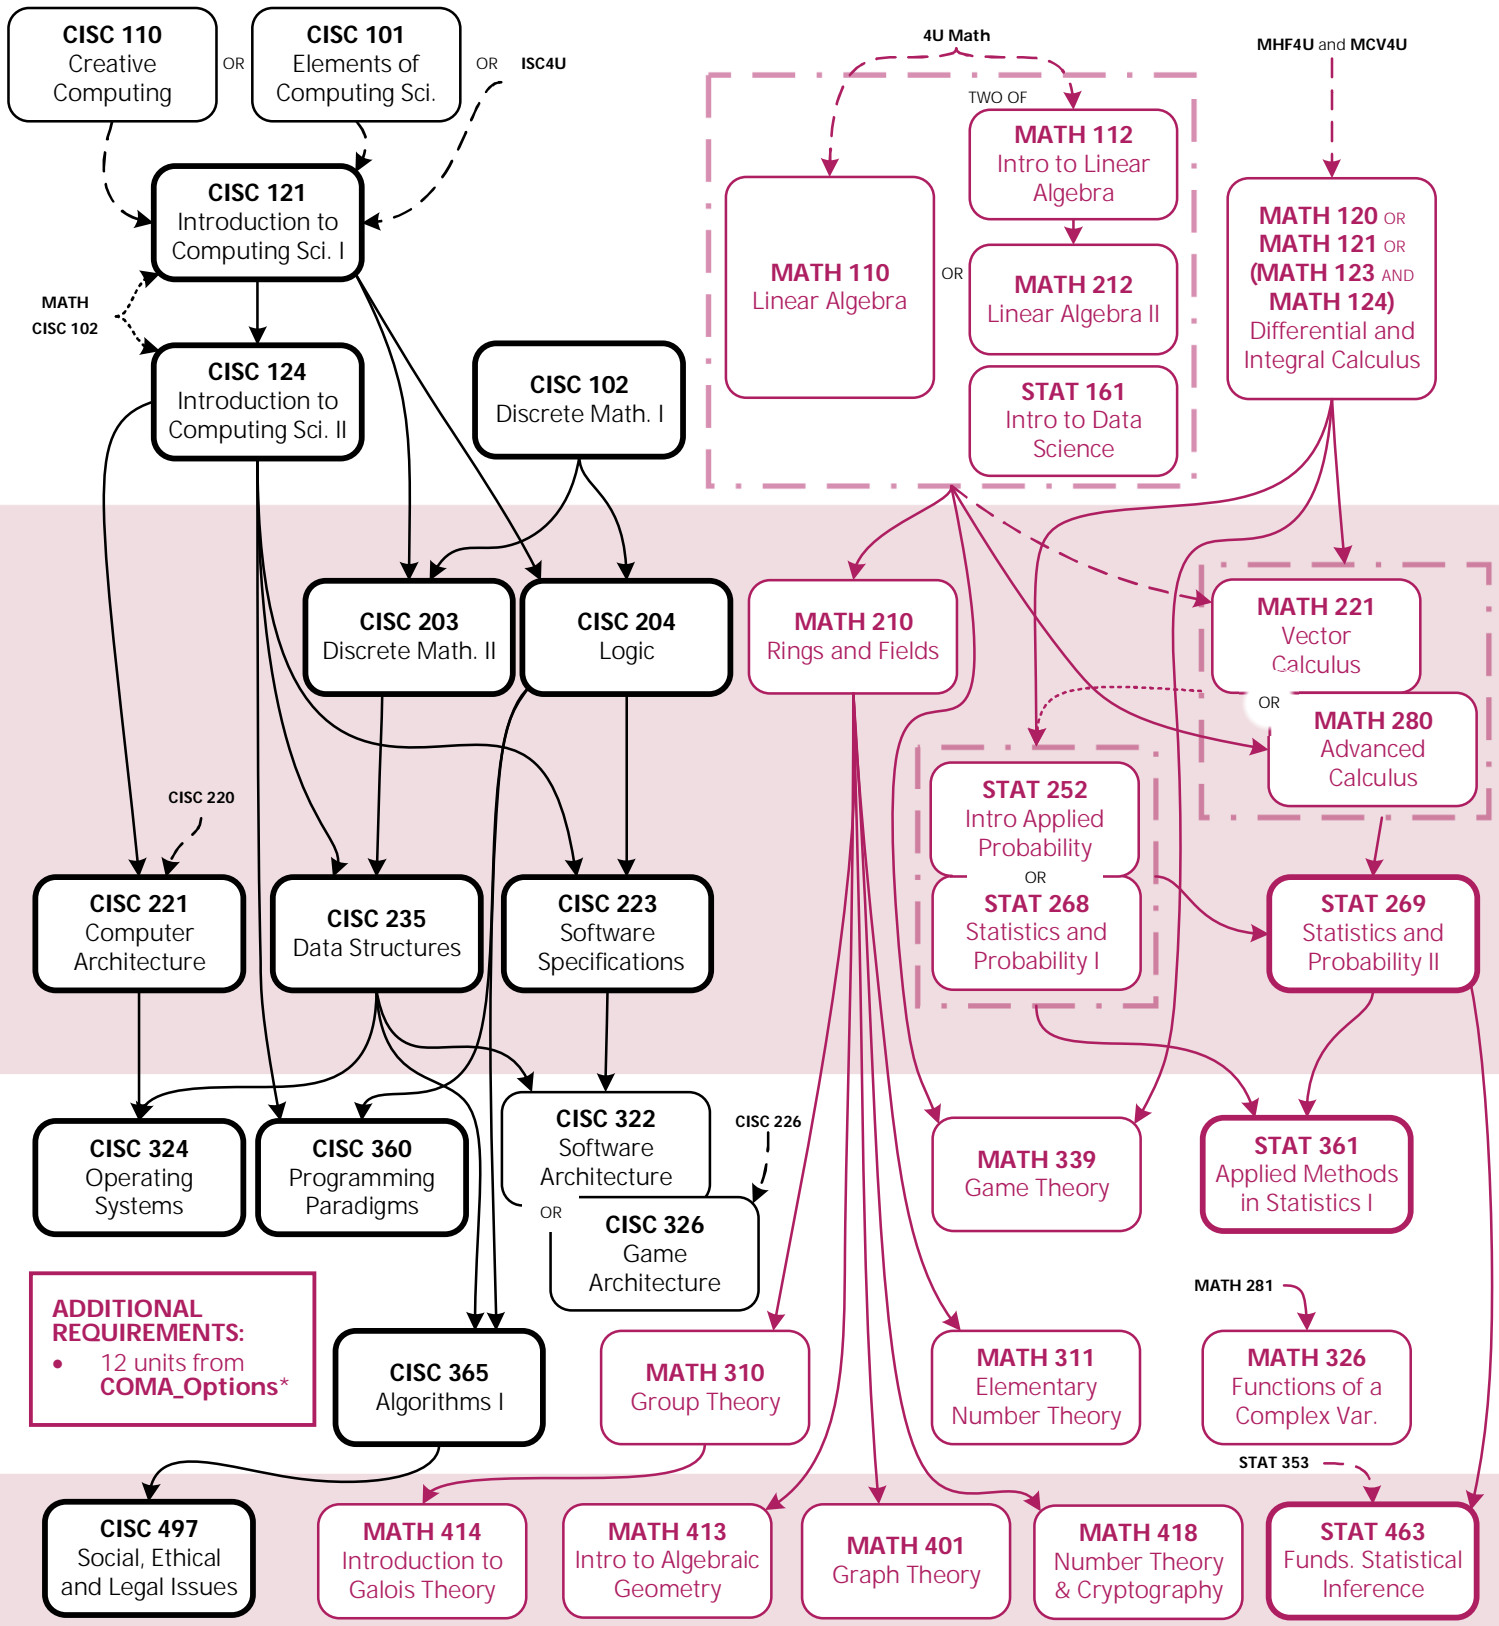

SSP

120 units total

YEAR 1

YEAR 2

YEAR 3

YEAR 4

*See academic calendar for option lists.