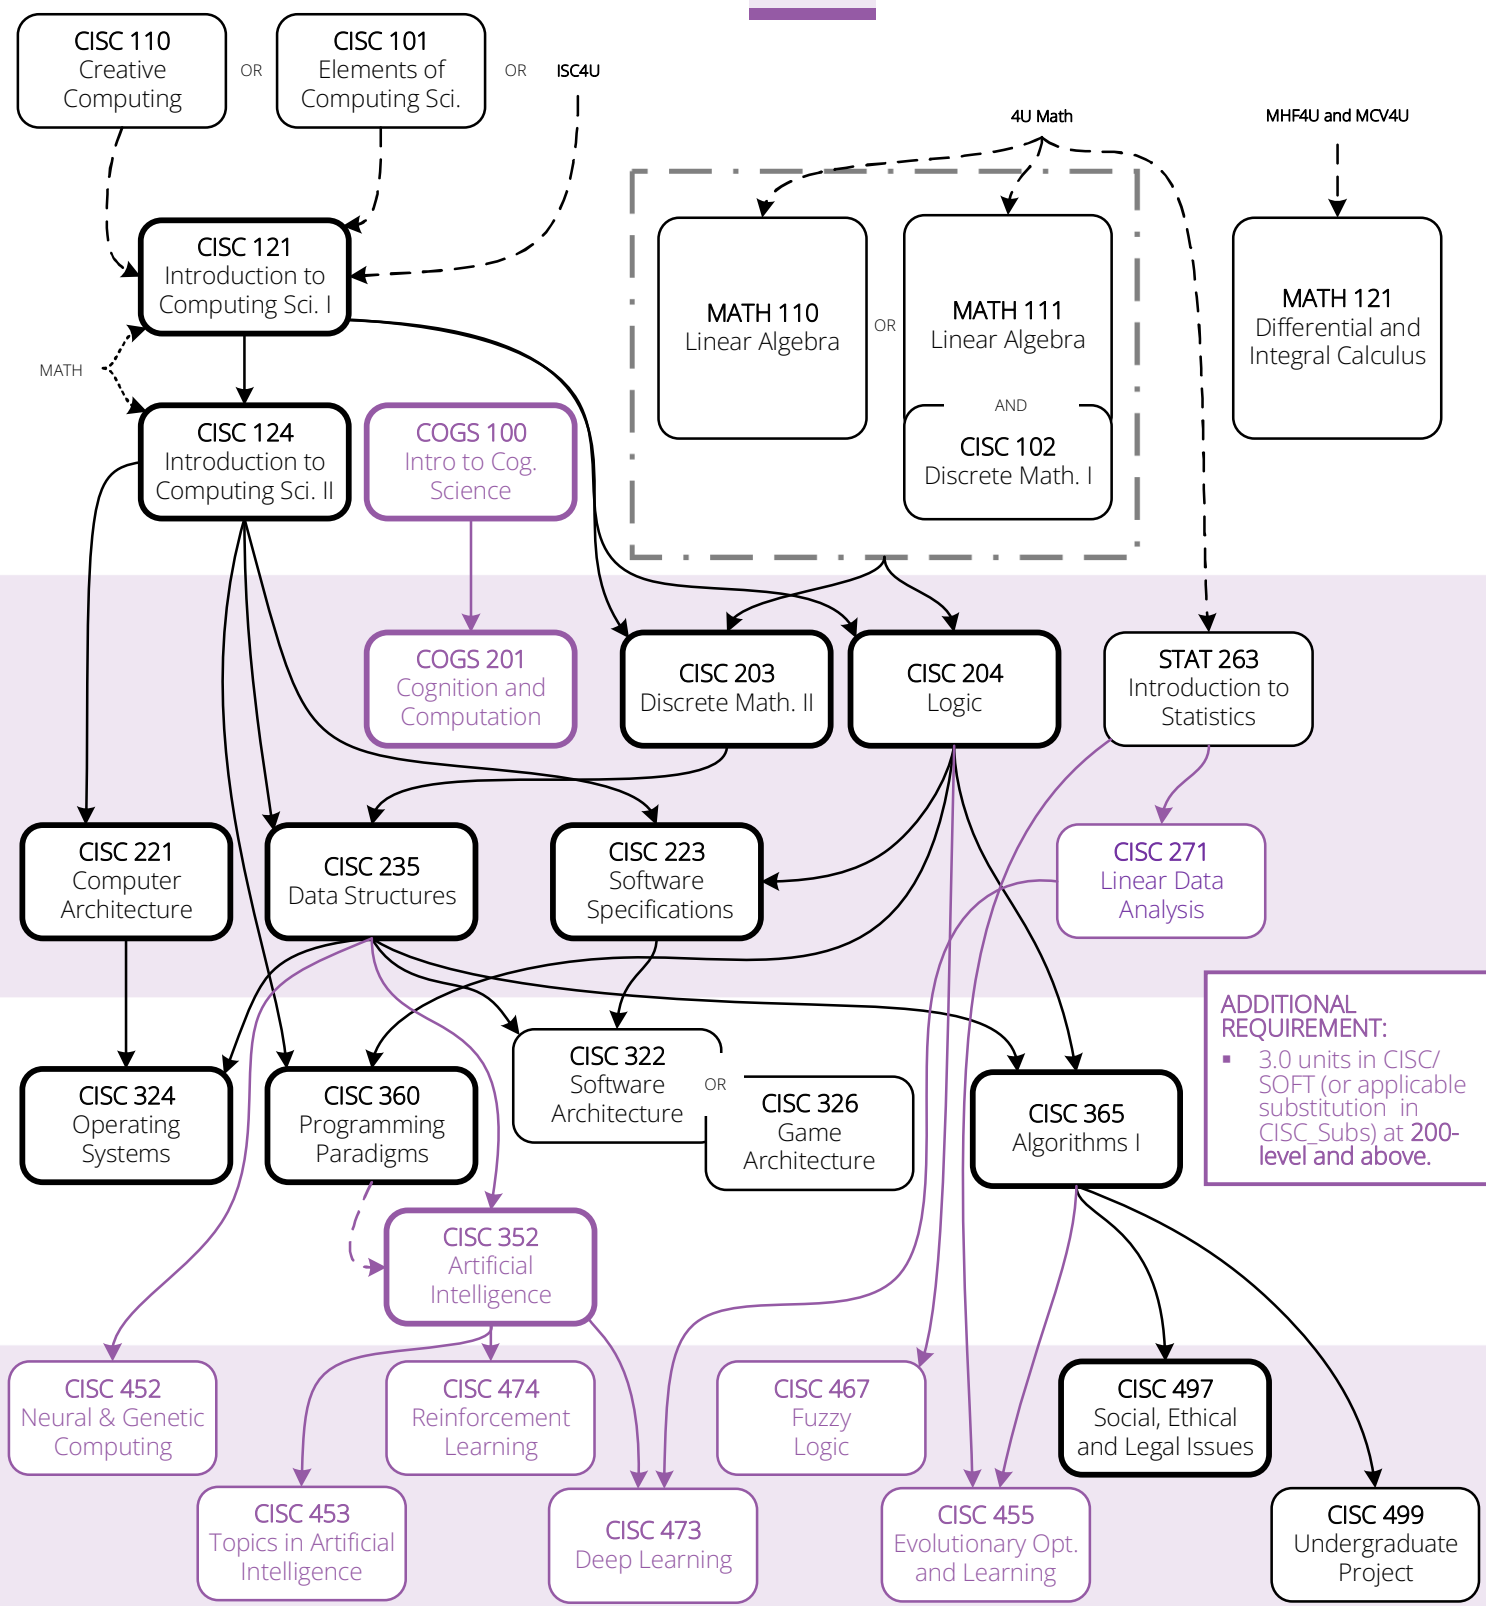

Artificial Intelligence

BComp (Hons) *COMP-M-BCH**
 42 core units
 18 option units
 12 supporting units
 48 elective units*

Option

120 units total

YEAR 1

YEAR 2

YEAR 3

YEAR 4

ADDITIONAL REQUIREMENT:

- 3.0 units in CISC/SOFT (or applicable substitution in CISC Subs) at 200-level and above.

*Artificial Intelligence may also be taken as a sub-plan of the Computer Science Specialization (CSCI-P-BCH) with additional 30-unit breadth requirement with fewer electives and no Minor (see calendar for details).