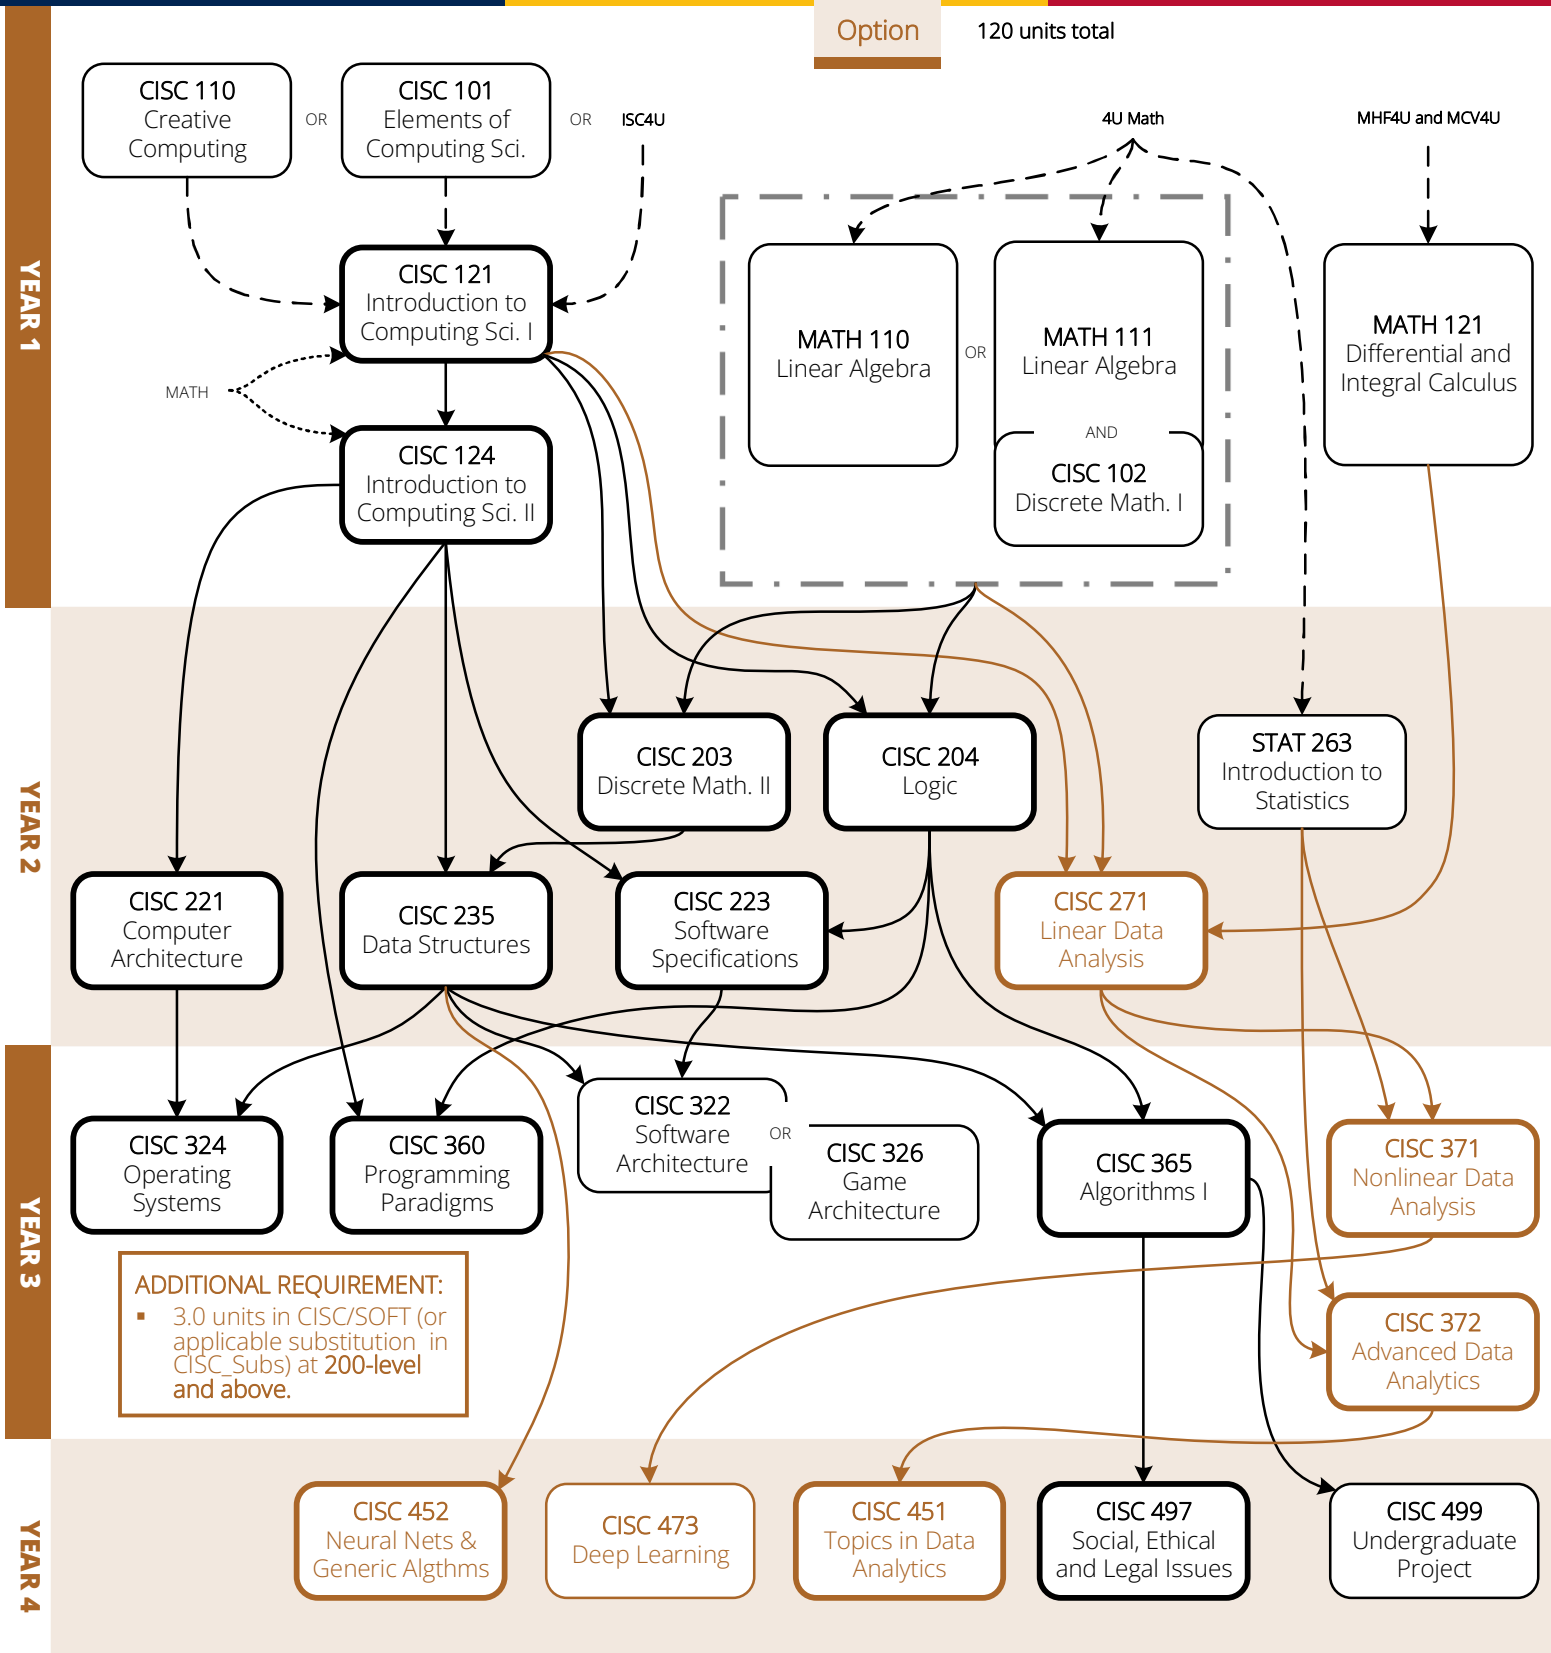

Data Analytics

BComp (Hons) *COMP-M-BCH**
 42 core units
 18 option units
 12 supporting units
 48 elective units*

Option

120 units total

*Data Analytics may also be taken as a sub-plan of the Computer Science Specialization (CSCI-P-BCH) with additional 30-unit breadth requirement with fewer electives and no Minor (see calendar for details).