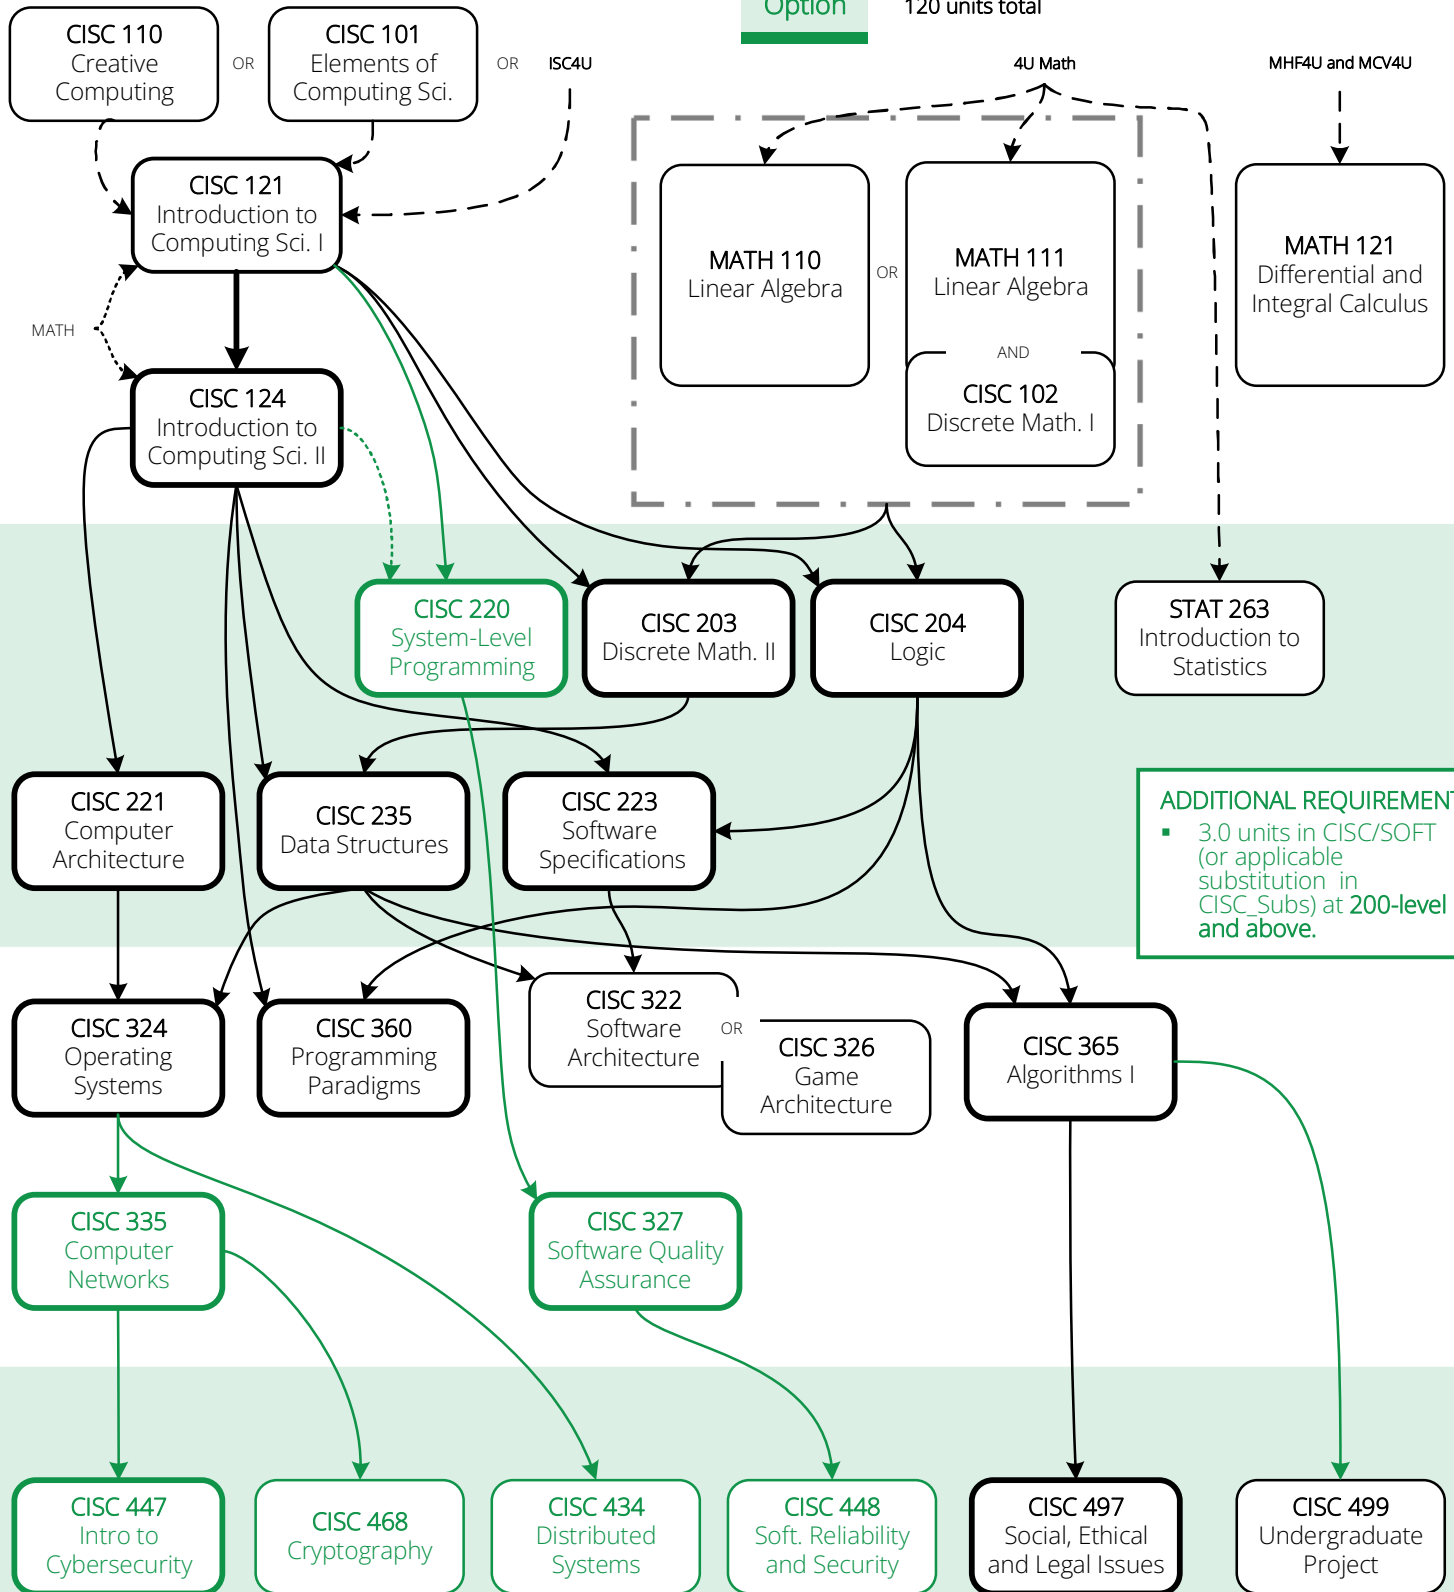

### Security

BComp (Hons) *COMP-M-BCH\**  
 42 core units  
 18 option units  
 12 supporting units  
 48 elective units\*

### Option

120 units total

YEAR 1

YEAR 2

YEAR 3

YEAR 4

**ADDITIONAL REQUIREMENT:**

- 3.0 units in CISC/SOFT (or applicable substitution in CISC\_Subs) at 200-level and above.

\*Security may also be taken as a sub-plan of the Computer Science Specialization (CSCI-P-BCH) with additional 30-unit breadth requirement with fewer electives and no Minor (see calendar for details).