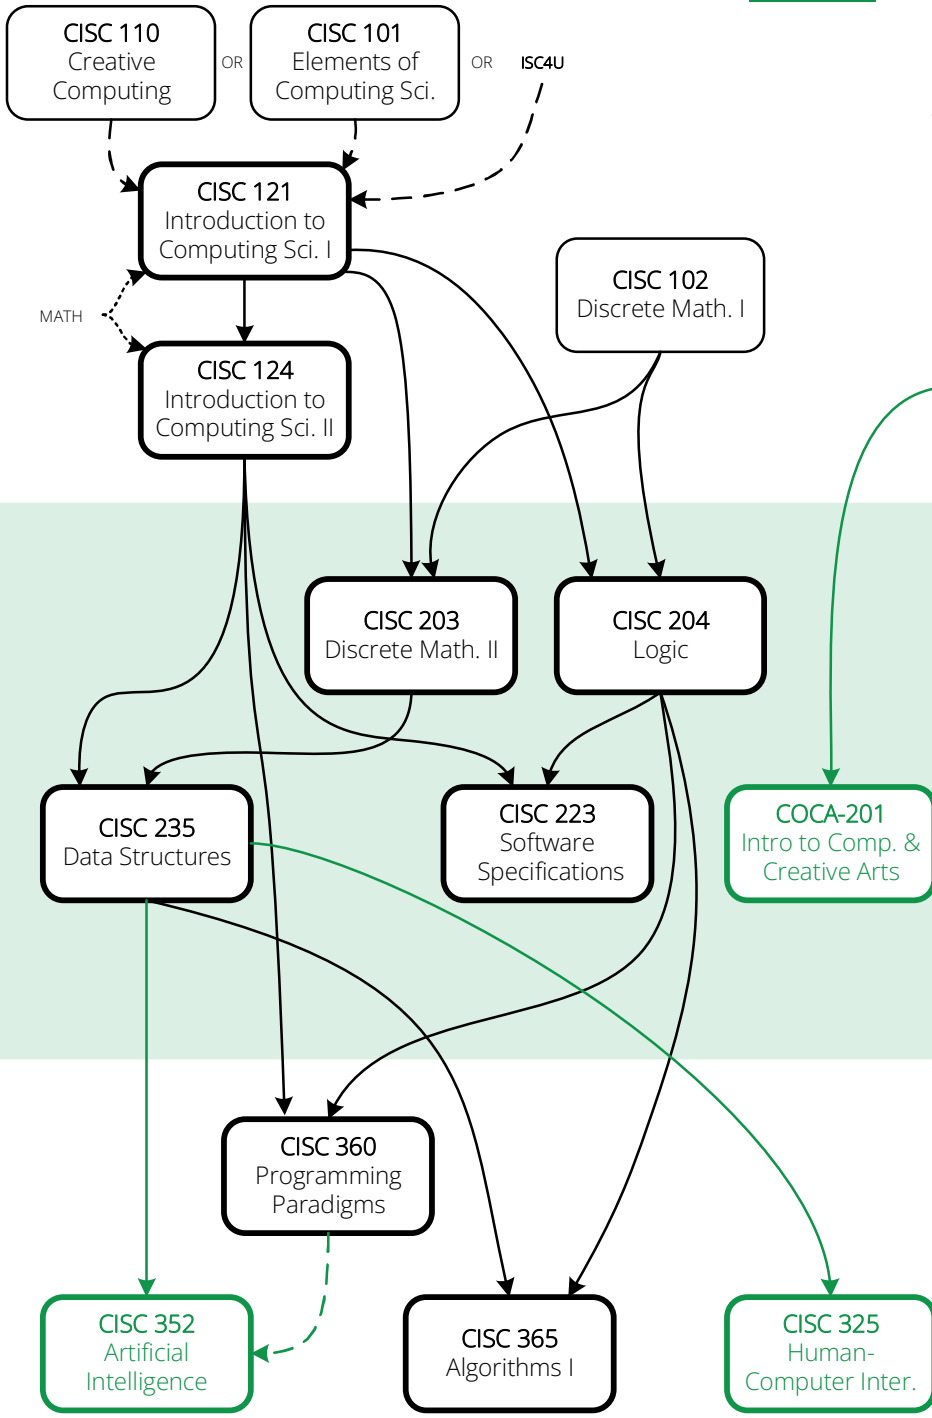

Computing and the Creative Arts

BA (Hons) *COCA-P-BAH*
45 core units
39 sub-plan units
36 elective units

SSP

120 units total

YEAR 1

YEAR 2

YEAR 3

YEAR 4

+ ONE OF

COMPUTING AND ART

- ARTH 116+117
  OR
  ARTH 120
- 18 units in 100- or 200-level ARTH
- 12 units in 300- or 400-level ARTH
- 3 units in 400-level ARTH

COMPUTING AND DRAMA

- DRAM 100 OR DRAM 181 OR (BADR 100+101)
- DRAM 200 AND 220
- 2 of DRAM 240/241/242
- 12 units in 300-level DRAM or above
- 6 units in DRAM, DRAM_Subs* or ENIN

COMPUTING AND FILM

- FILM 110 OR FILM 104+106 OR BADR 100+104
- 4 of FILM 206/207/216/217/218/226/236/240/257/260
- FILM 250
- 12 units in 300-level FILM or above
- 6 units in 400-level FILM

COMPUTING AND MUSIC

- MUSC 104 OR MUSC 105
- MUSC 156 AND MUSC 255
- MUSC 191 OR MUTH 110 OR MUTH 111
- MUSC 210 OR MUSC 211
- 6 units in 200-level MUSC
- 6 units in 300-level MUSC or above
- 3 units in MUSC, MUSC_Subs* ENIN

ADDITIONAL REQUIREMENTS:

- 3 units in CISC (or equivalent) at 400-level
- 6 units in CISC (or equivalent) at 200-level or above

REQUIRED CHOICE
PREREQUISITE COREQUISITE RECOMMENDED

*See academic calendar for option lists.