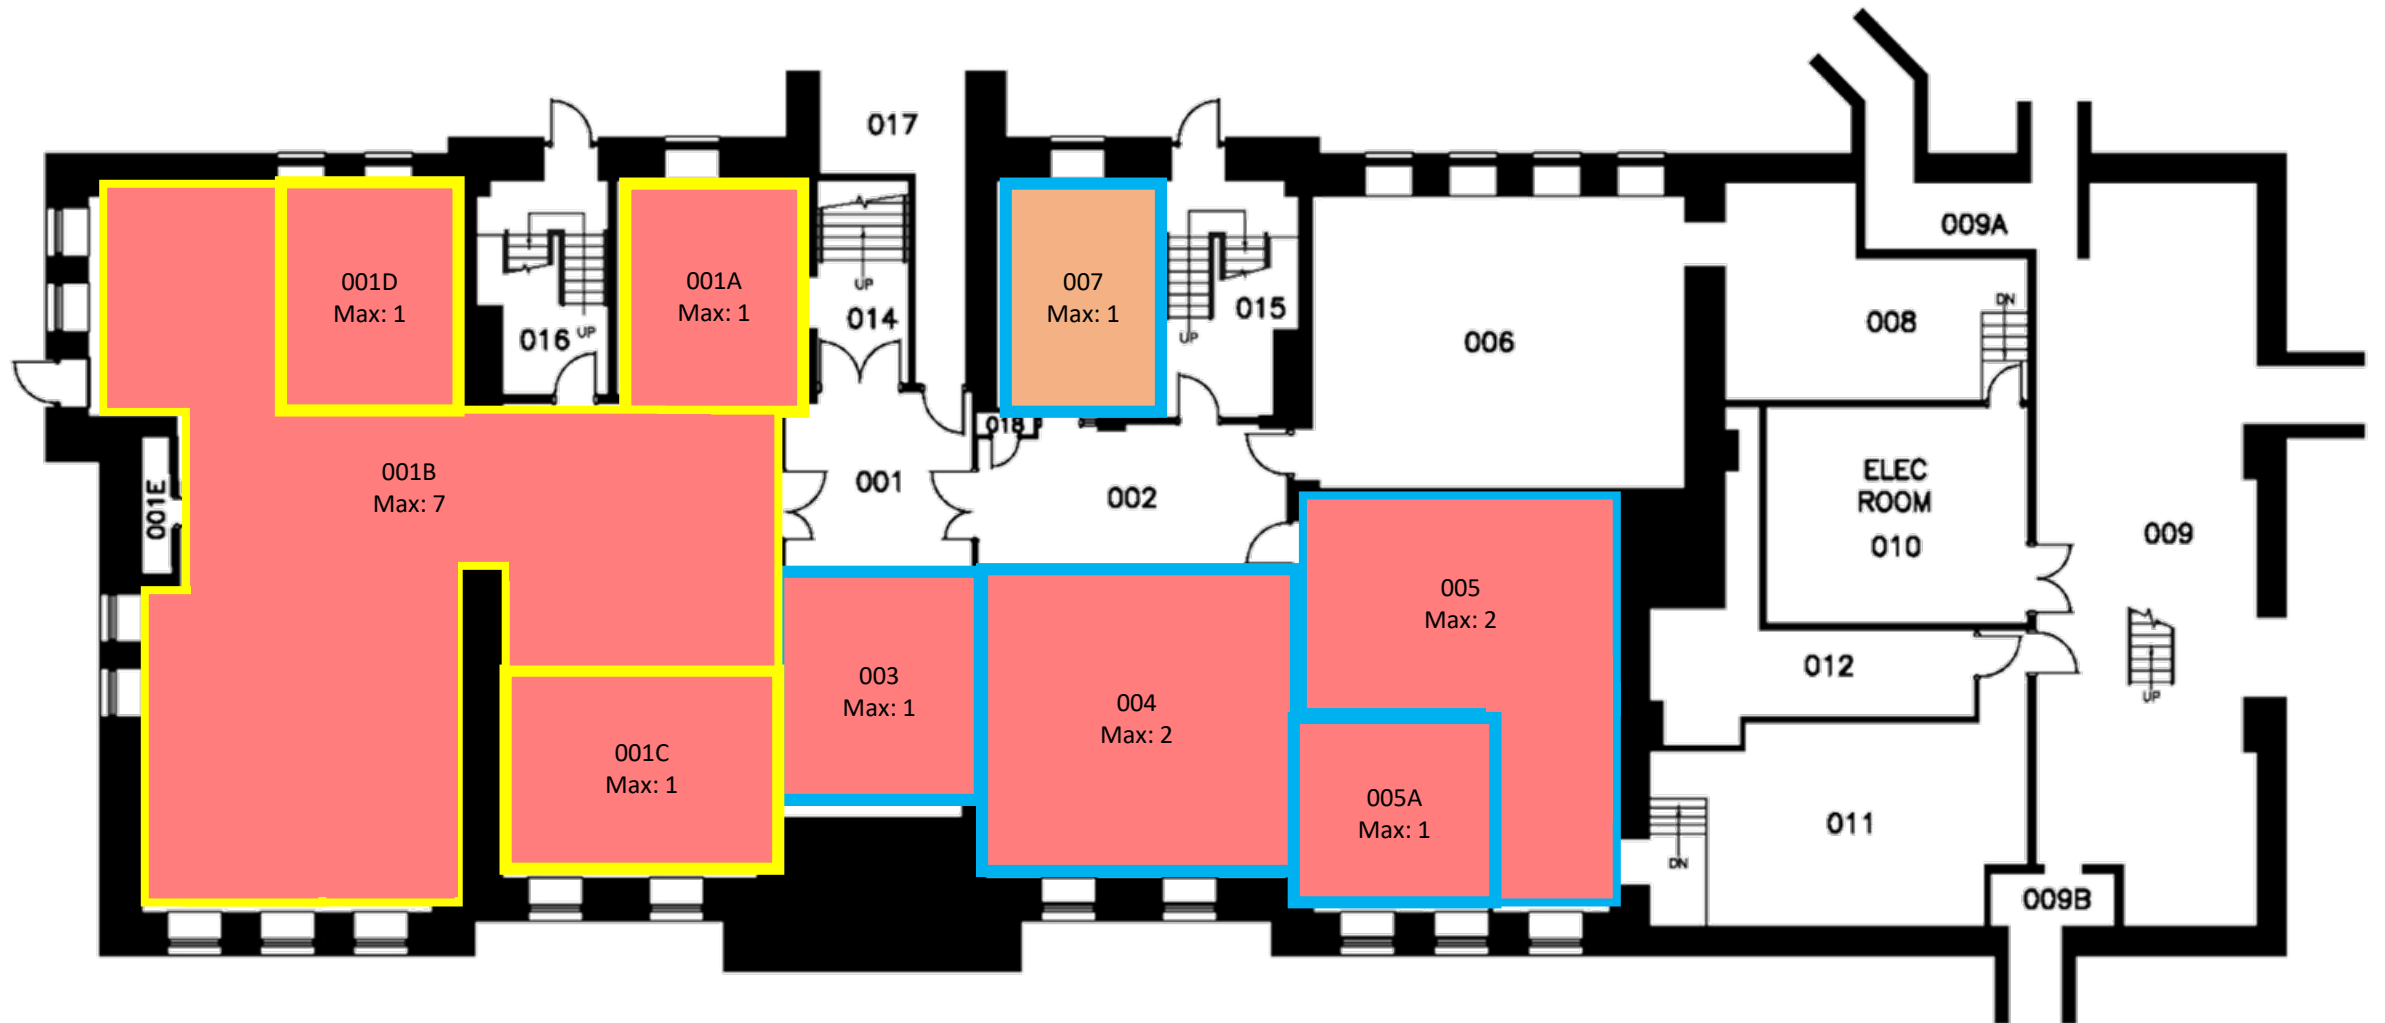

Fleming Hall – Jemmett Wing

Updated: 24-06-2020

Fleming Hall – Jemmett Wing

Shading Colour Legend:

Central computing facilities:
Office space:

Border Colour Legend:

Computing
Security
Research Services
Strategic Procurement
Info. Tech Services

*Unlabeled rooms are non-assignable

*For use of corridors, common areas, and washrooms, refer to guidelines

*Unless specified, occupancies are calculated using the 1 person per 18.5 m² guideline

*When furniture layout is known, occupancies have been calculated using 2m separation metric

First Floor

Second Floor

Third Floor

Fourth Floor