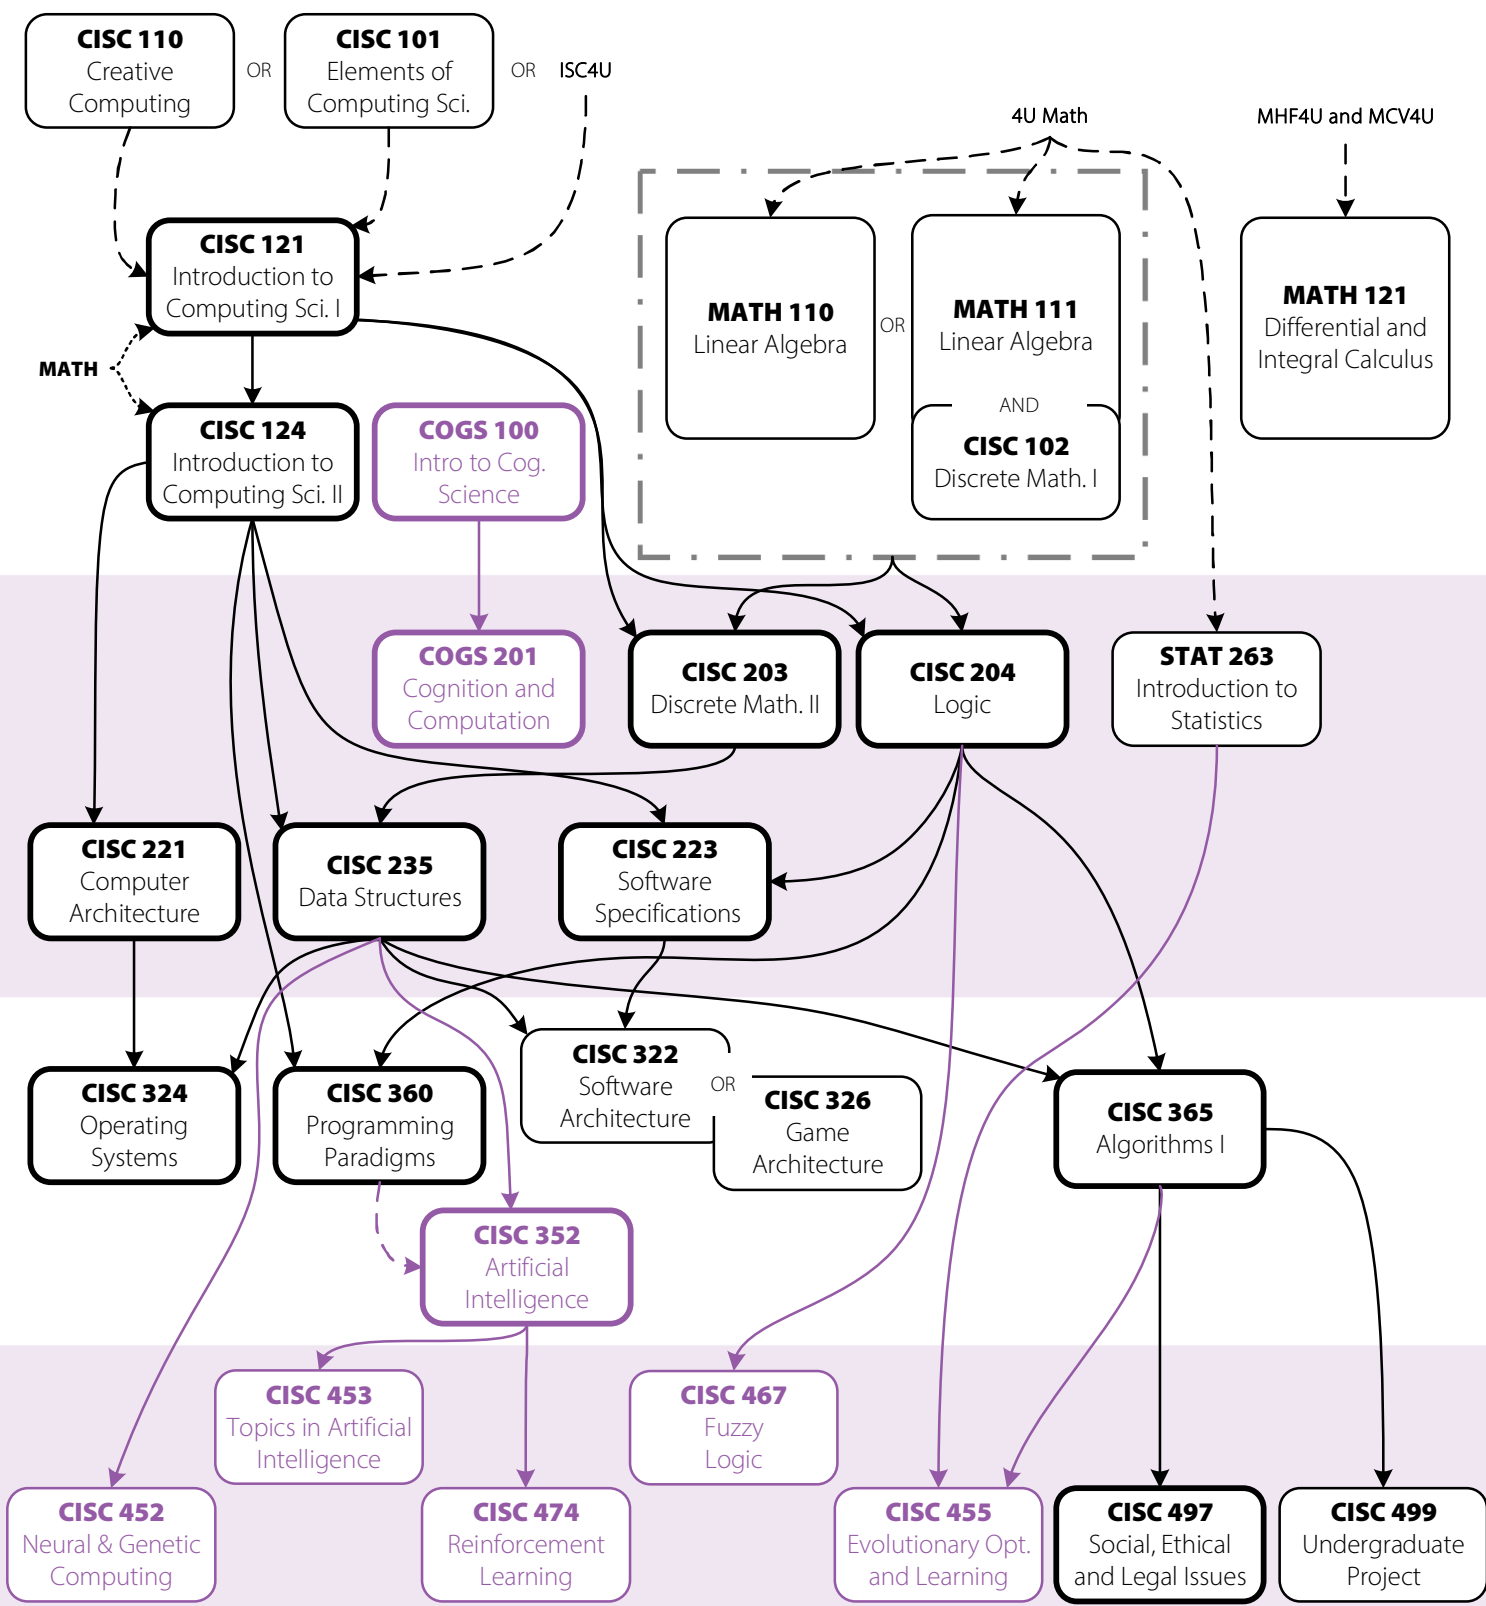

Queen's SCHOOL OF Computing

Artificial Intelligence

BComp (Hons) COMP-M-BCH*

42 core units
18 option units
12 supporting units
48 elective units*

120 units total

Option

YEAR 1

YEAR 2

YEAR 3

YEAR 4

*Artificial Intelligence may also be taken as CIPS-accredited Computer Science Specialization (CSCI-P-BCH) with additional 30-unit breadth requirement with fewer electives and no Minor (see calendar for details).

REQUIRED CHOICE
PREREQUISITE COREQUISITE RECOMMENDED