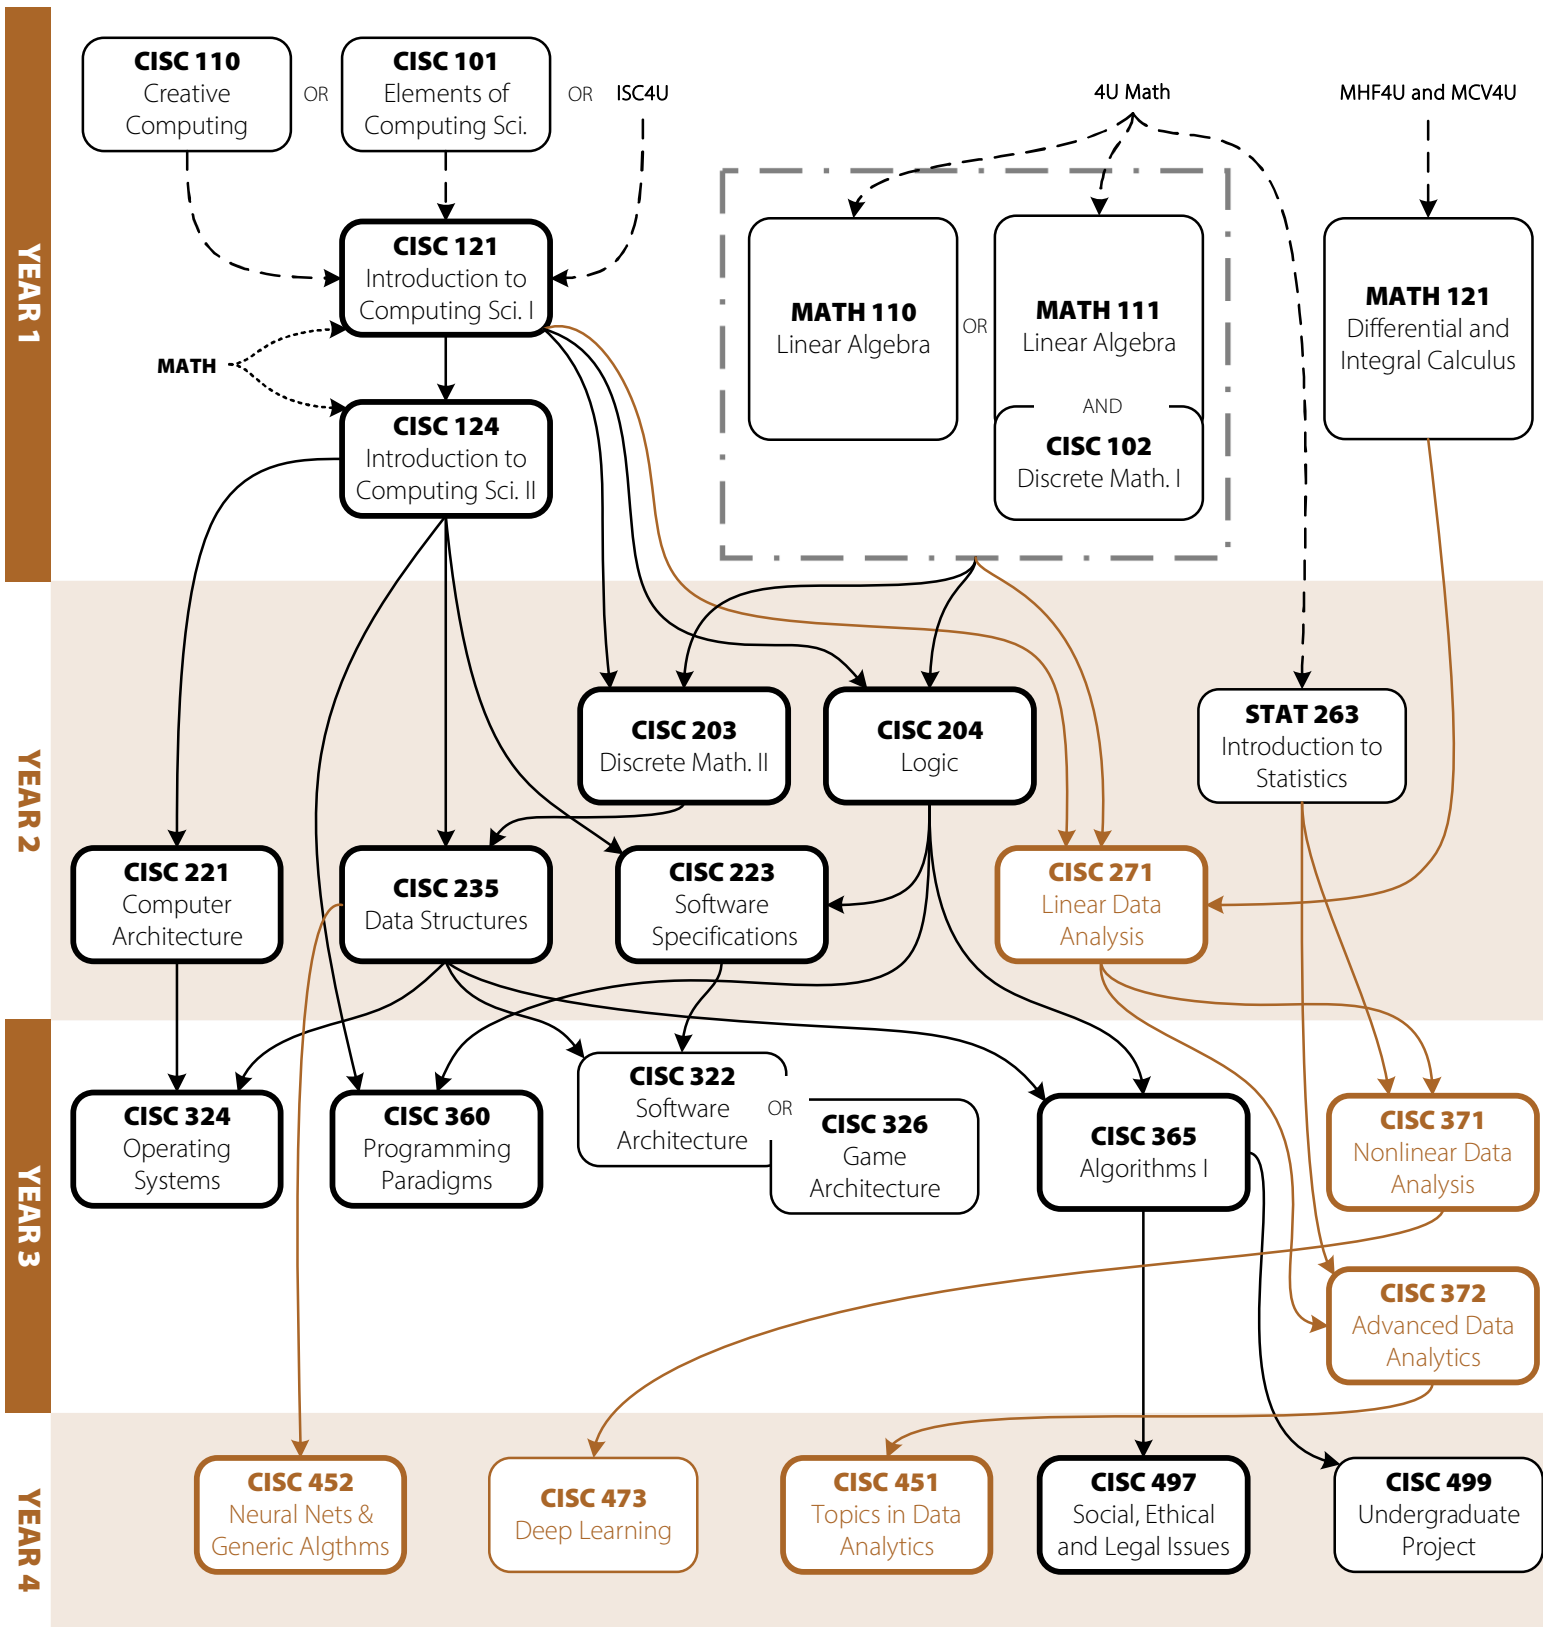

Queen's School of Computing

Data Analytics

Option

BComp (Hons) COMP-M-BCH*

42 core units
18 option units
12 supporting units
48 elective units*

120 units total

*Data Analytics may also be taken as CIPS-accredited Computer Science Specialization (CSCI-P-BCH) with additional 30-unit breadth requirement with fewer electives and no Minor (see calendar for details).