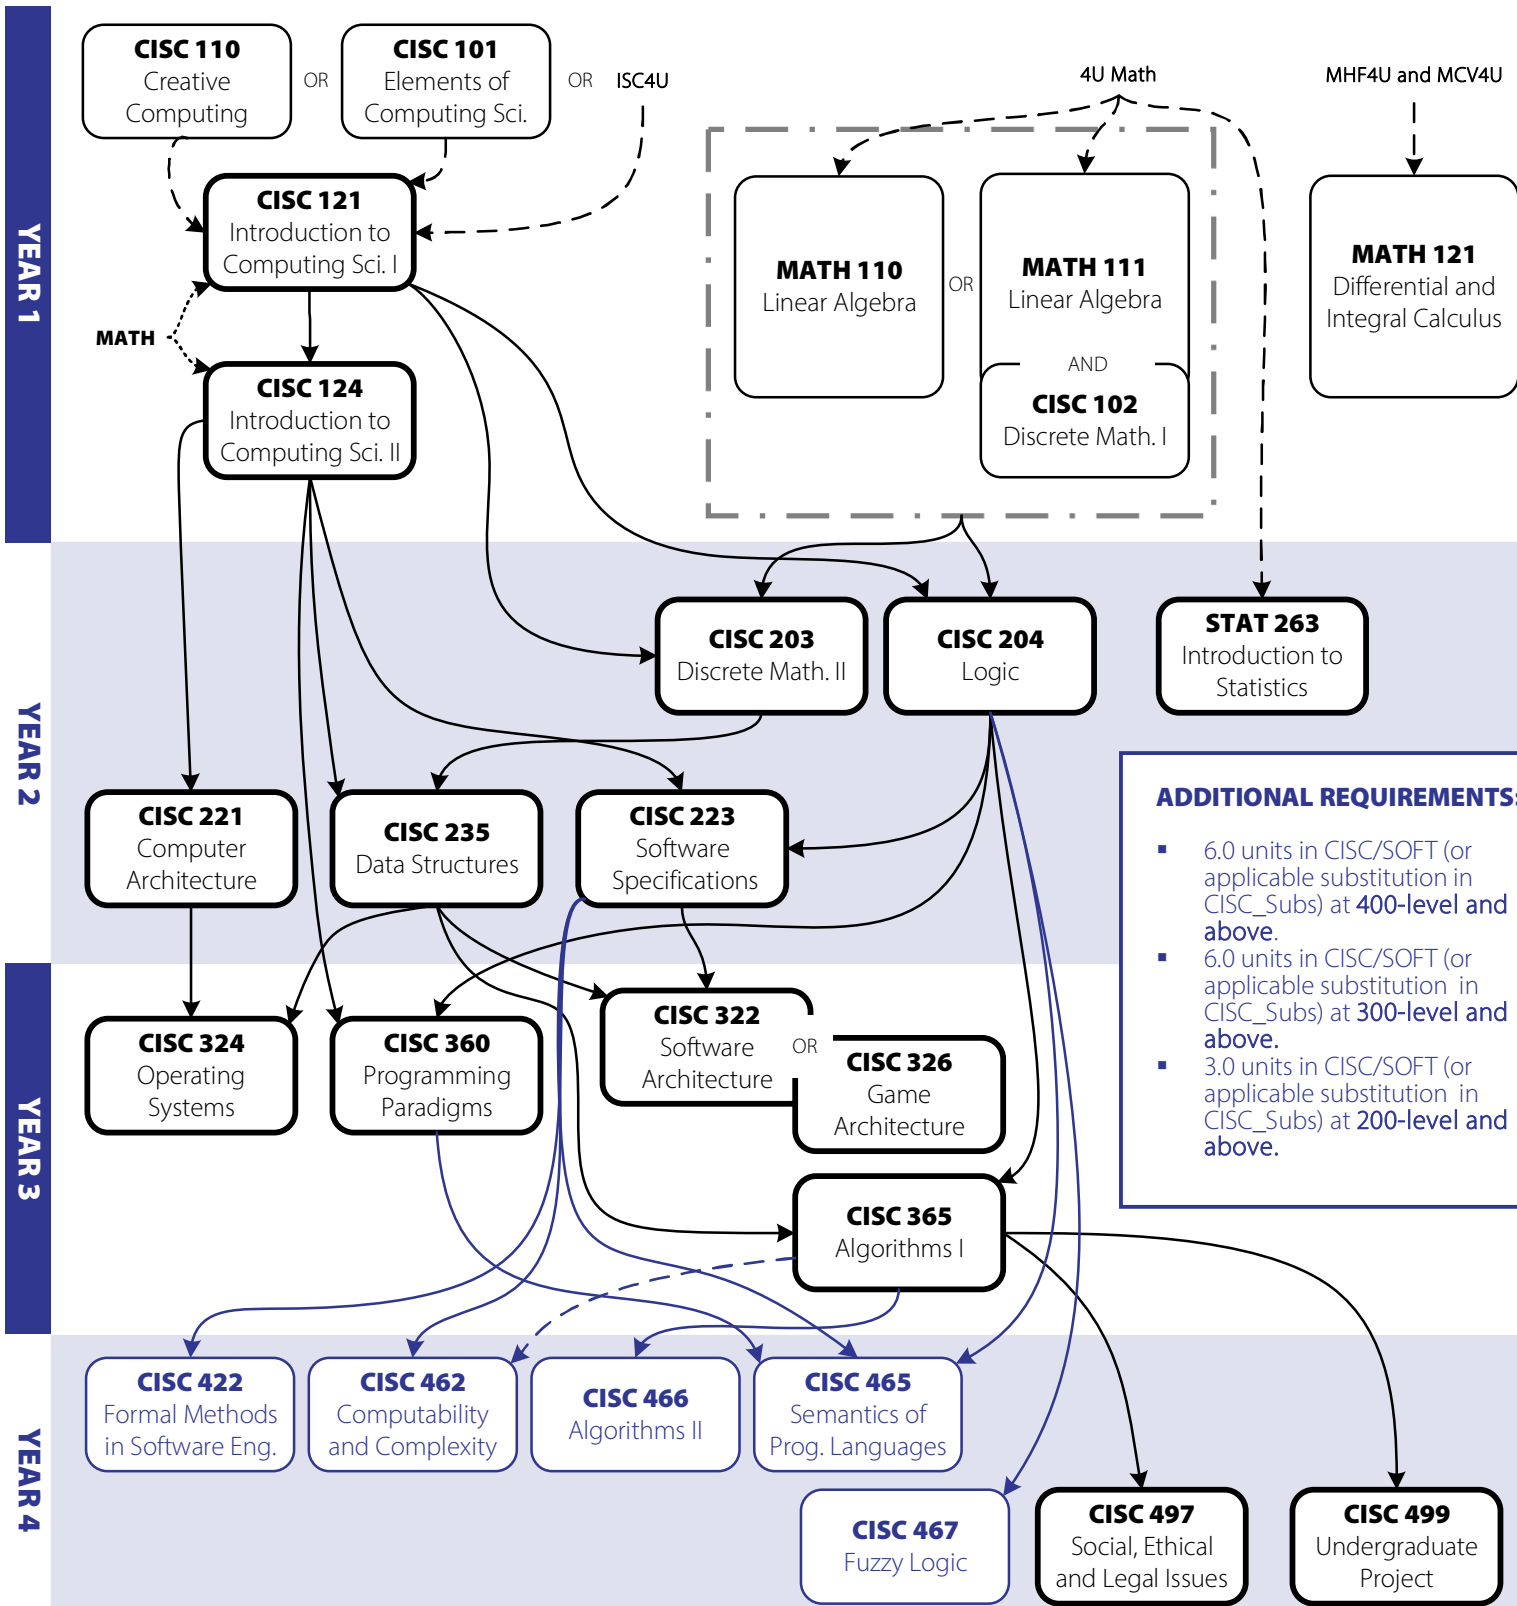

# Queen's SCHOOL OF Computing

## Fundamental Computation

### Option

BComp (Hons) COMP-M-BCH\*

42 core units  
18 option units  
12 supporting units  
48 elective units\*

120 units total

\*Fundamental Computation may also be taken as CIPS-accredited Computer Science Specialization (CSCI-P-BCH) with additional 30-unit breadth requirement with fewer electives and no Minor (see calendar for details).