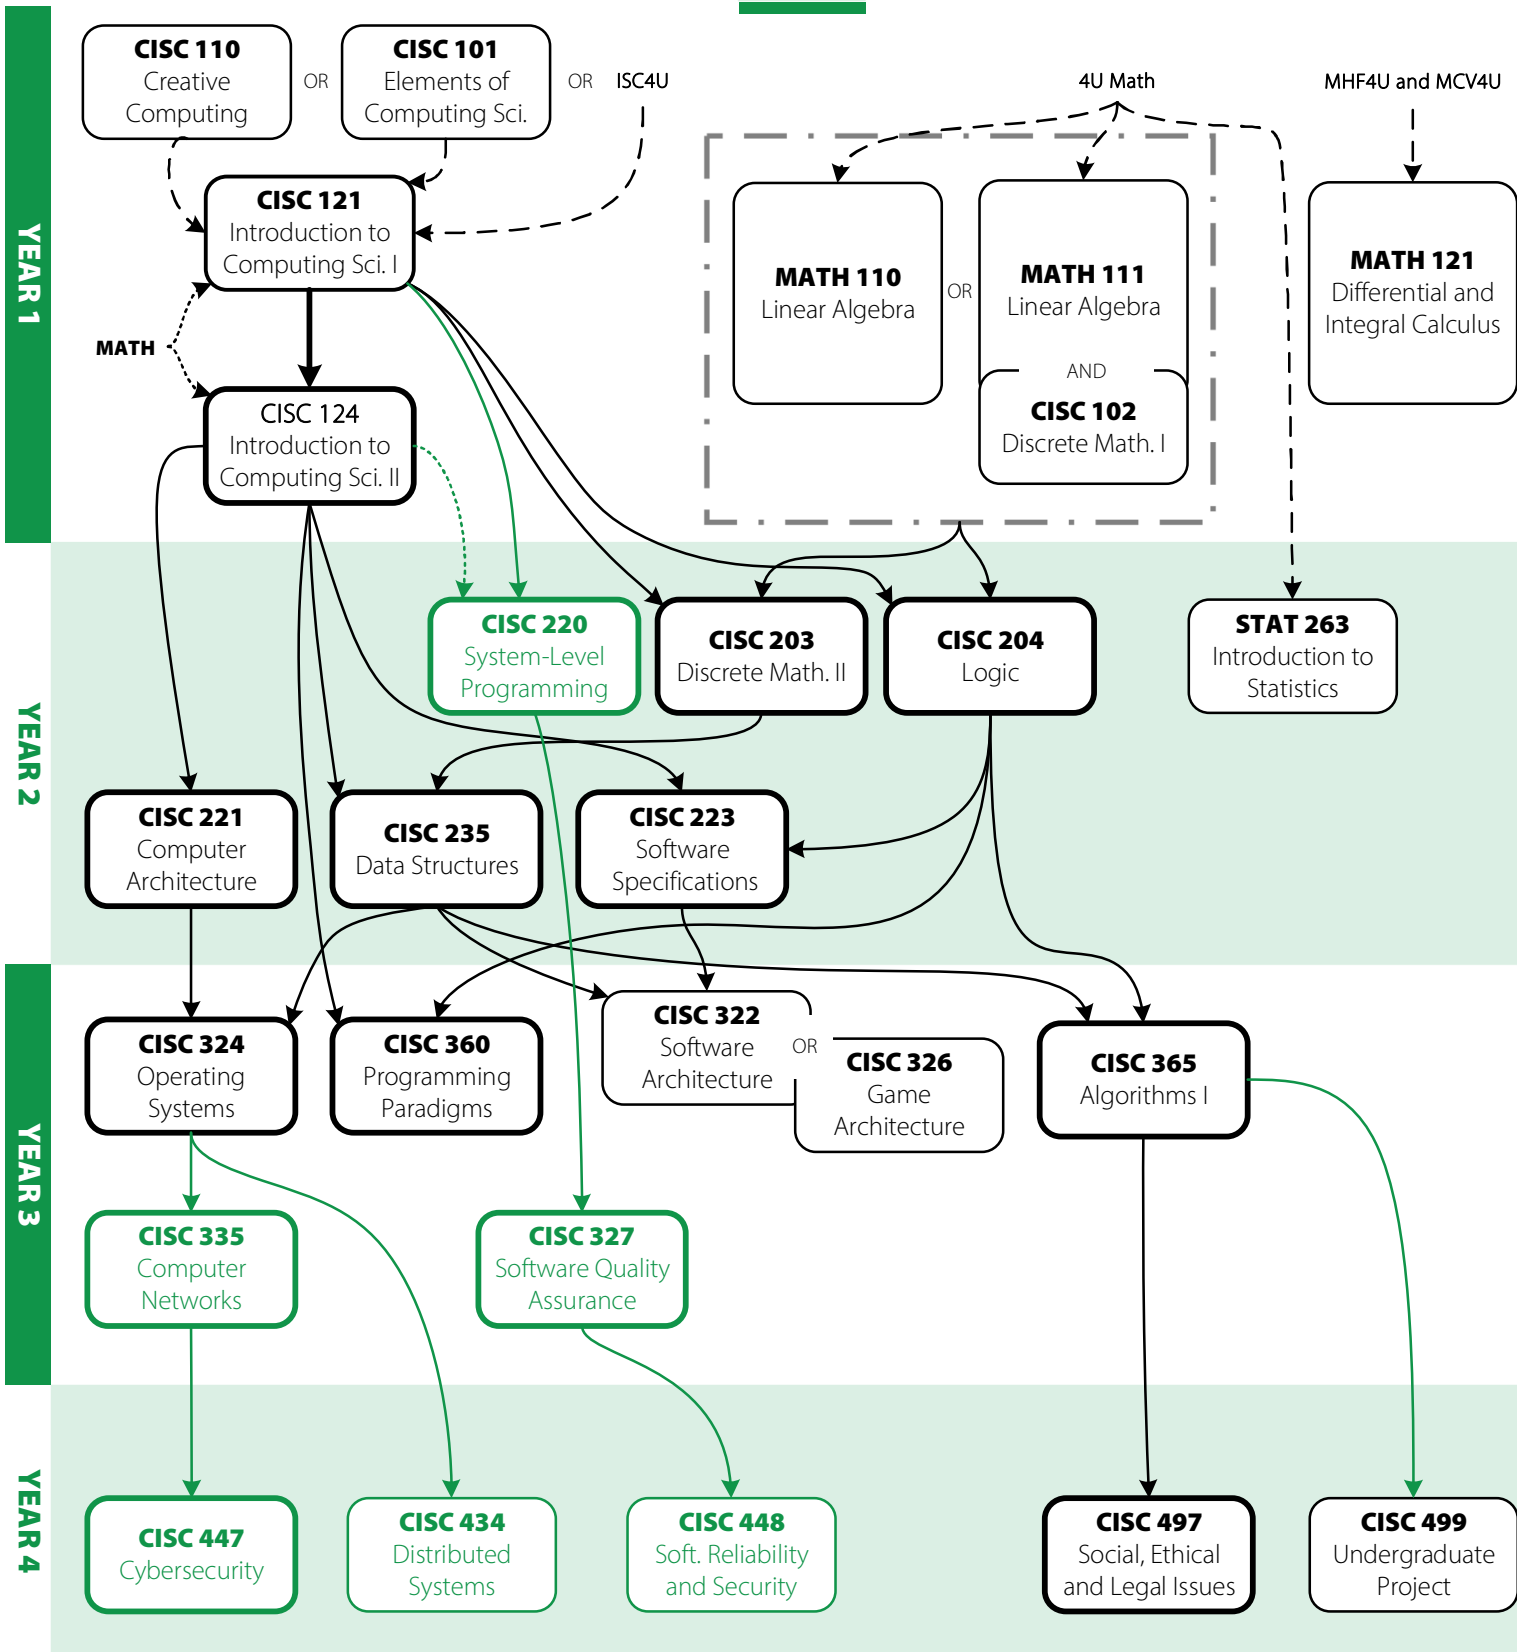

Queen's School of Computing

Security Option

BComp (Hons) COMP-M-BCH*

42 core units
18 option units
12 supporting units
48 elective units*

120 units total

*Security may also be taken as CIPS-accredited Computer Science Specialization (CSCI-P-BCH) with additional 30-unit breadth requirement with fewer electives and no Minor (see calendar for details).

REQUIRED CHOICE
PREREQUISITE COREQUISITE RECOMMENDED