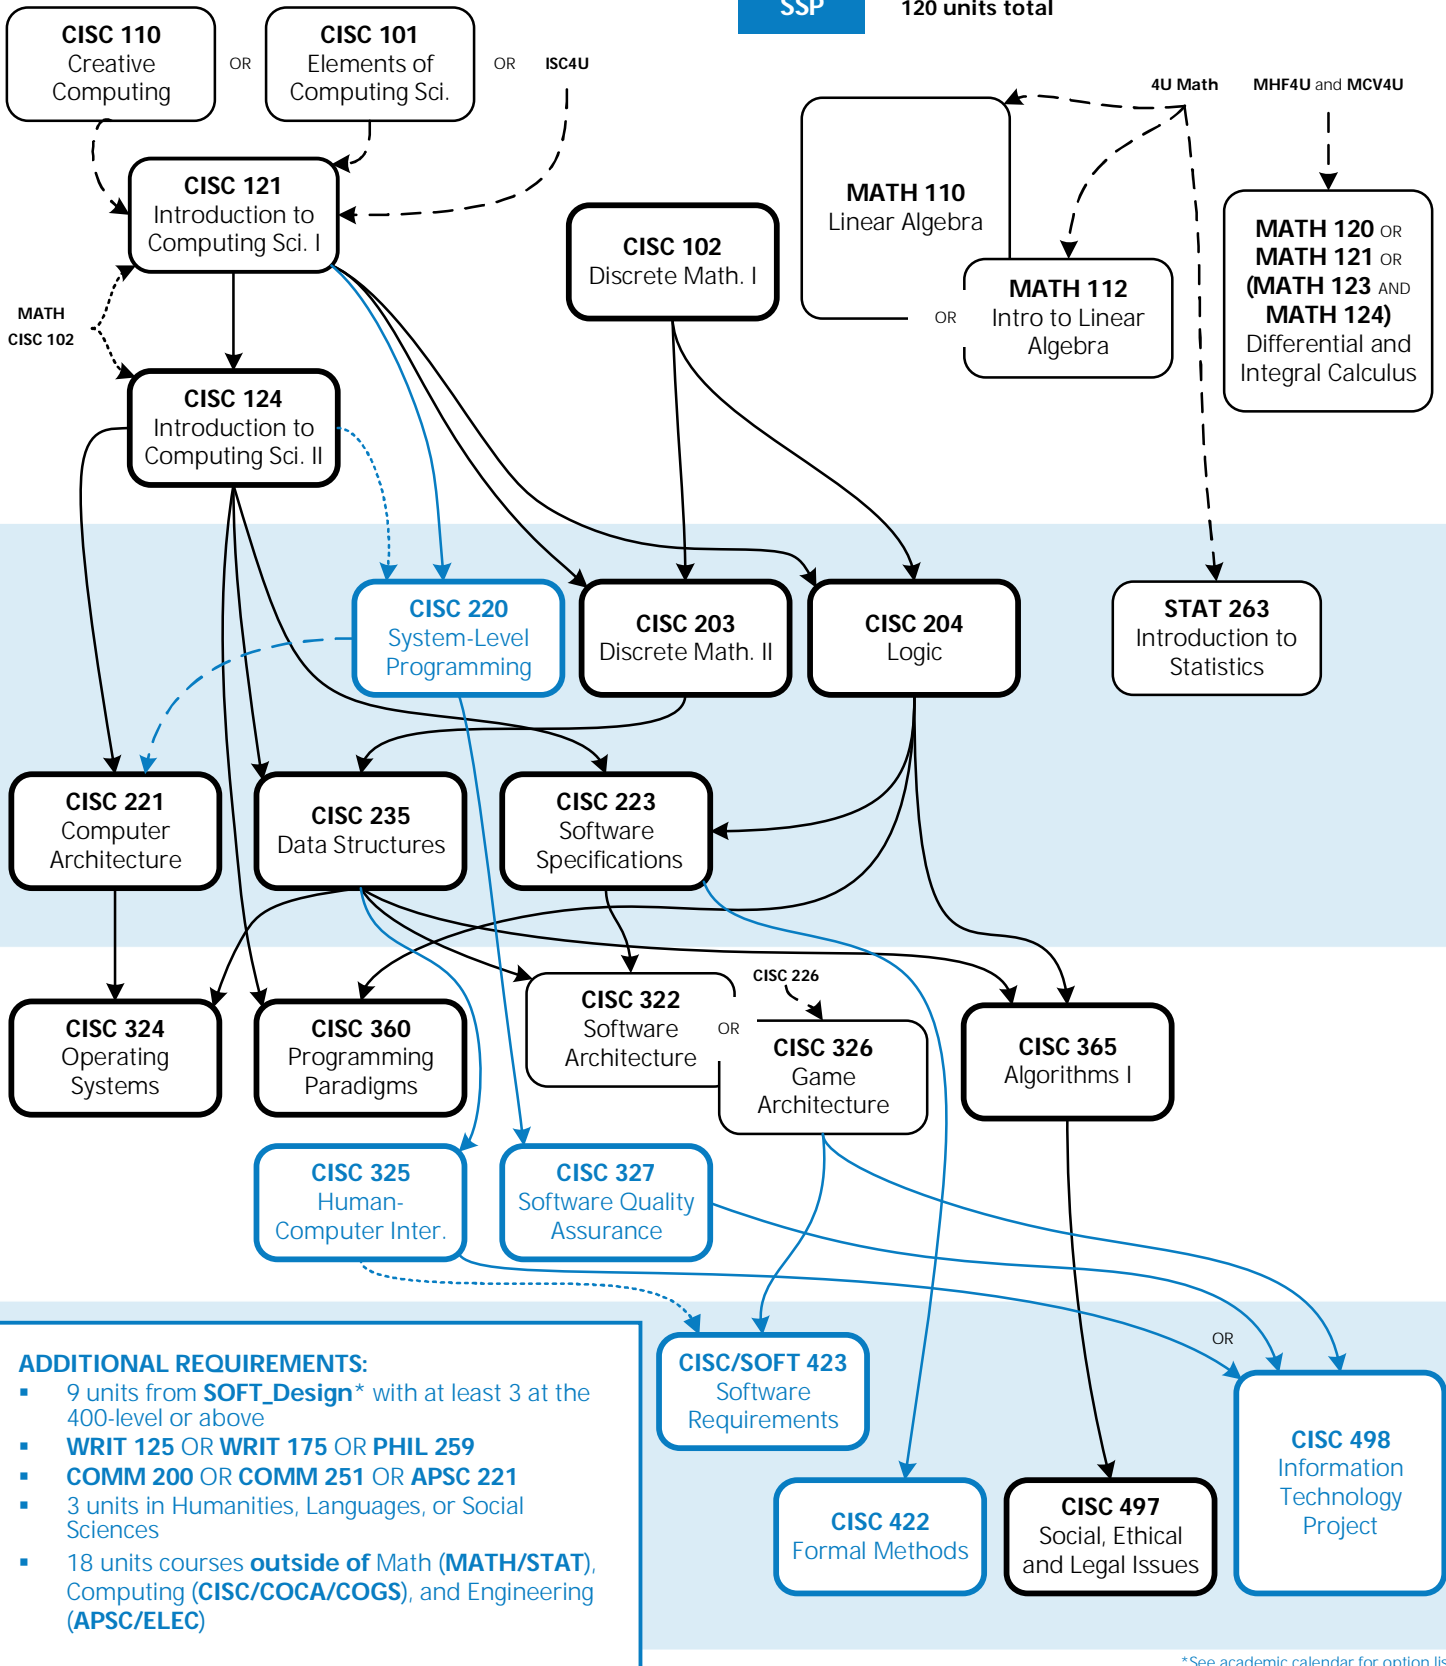

SSP

120 units total

YEAR 1

YEAR 2

YEAR 3

YEAR 4

*See academic calendar for option lists.